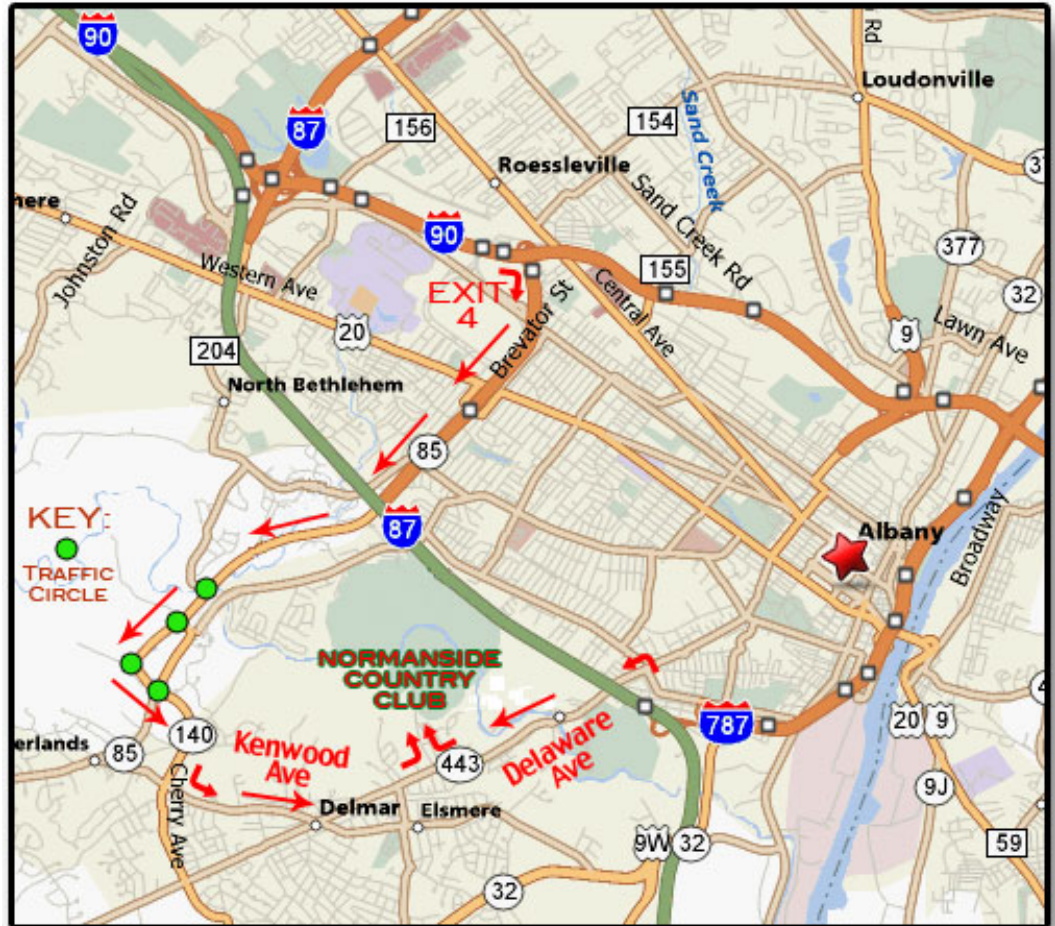

## **Local Travelers:**

Go to Delmar's 4 Corners and take Delaware Ave (Rt.443) towards Albany. After approx. 1 mile, turn left at the Prudential Manor Homes sign onto Salisbury Rd. Follow to the end.

## **From City of Albany:**

Delaware Ave. South into the Town of Bethlehem. You will see a traffic light at the Delaware Plaza (Hannaford on the left). Go straight through the light and make the third Right at the Prudential Manor Homes sign

## **From the Northway:**

South on I 87 to Exit 1 (Thruway).

Get on the thruway I 87 going South to exit 23.

From exit 23: Left on 9W (North)

Follow this road straight, to Delaware Ave. Turn Left on Delaware. Follow approx. 1.5 miles. You will see a traffic light at the Delaware Plaza (Hannaford Shopping Center on the left). Go straight through the light and make the third Right at the Prudential Manor Homes sign onto Salisbury Rd. Follow to the end.

## **From the West:**

I 90 East to Exit 4, Route 85. On Rt 85, you will encounter 4 traffic circles. Continue through the first THREE traffic circles to Rt 85 west. At the fourth traffic circle, go to Rt 140, Cherry Ave. At the next light turn Left onto Kenwood Ave. At the next light, turn left onto Delaware Ave. After approx. 1 mile, turn left at the Prudential Manor Homes sign onto Salisbury Rd. Follow to the end.